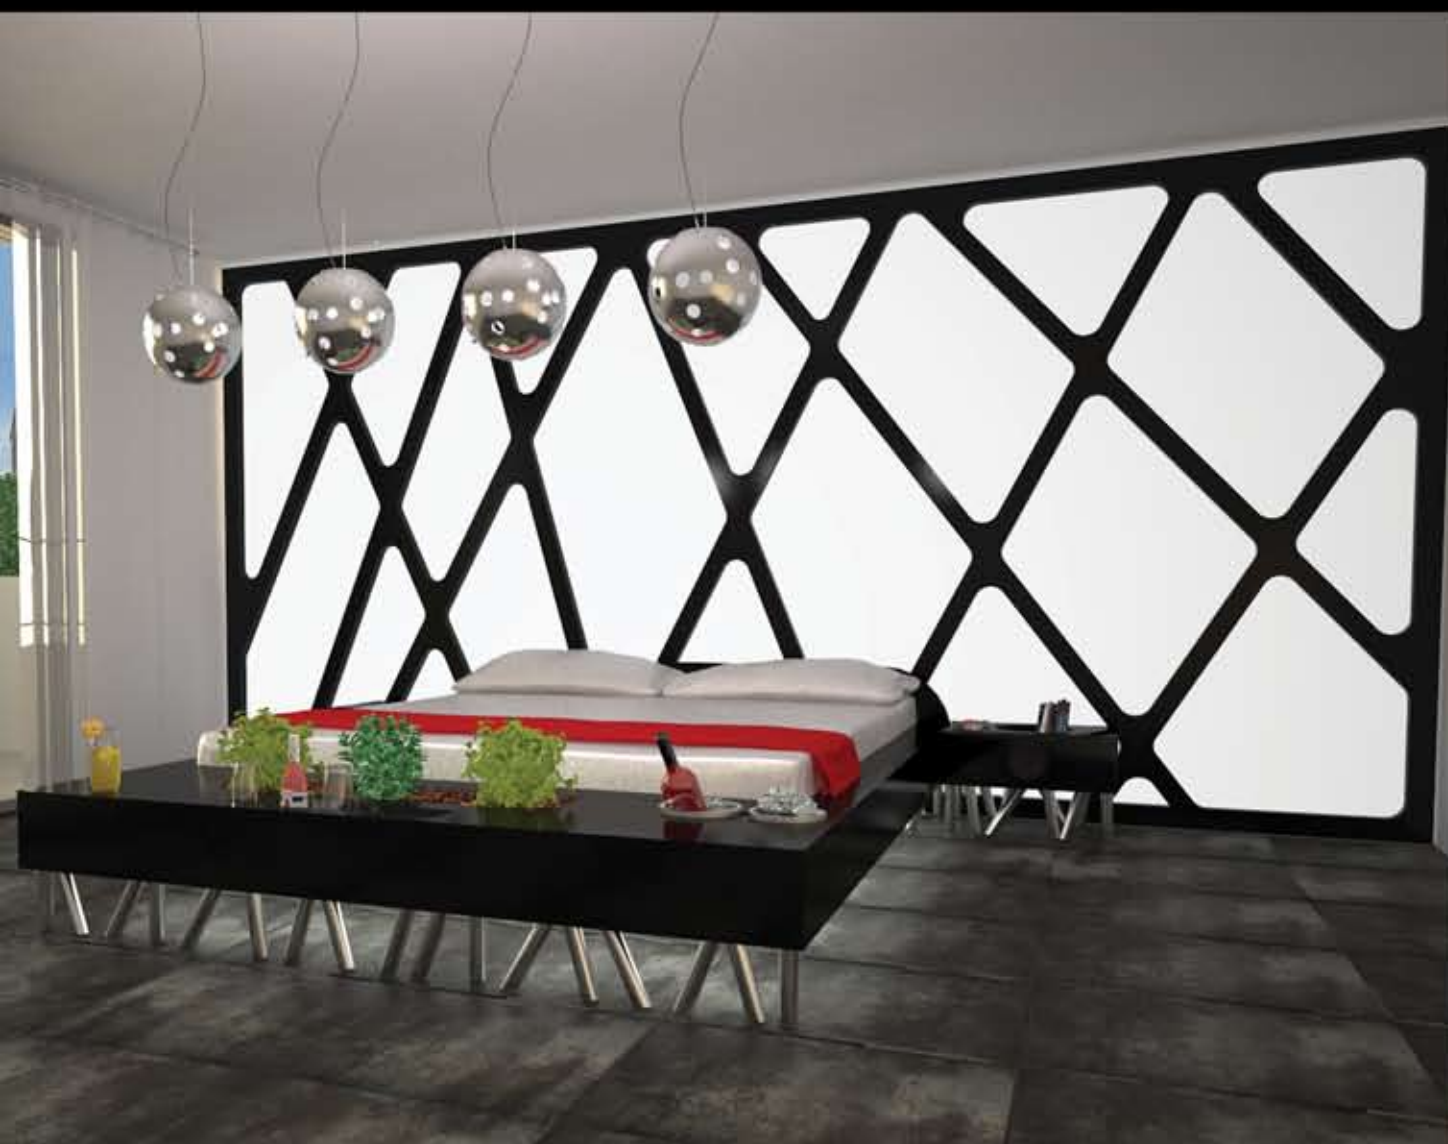

Isabella

ISABELLA

decorato a Isabella Rossellini

Pensato per la coppia metropolitana amante della city-life, ISABELLA è un letto da design innovativo e informale, caratterizzato da una spalliera unica nel suo genere, in quanto dotata di retro illuminazione a led con effetti cromoterapici, comodini con vani portaoggetti e periferiche audio per ascoltare musica con il proprio i-pod.

Ai piedi del letto è stato ricreato un minibar *freestyle*, perfettamente attrezzato per preparare dei fantastici *mohjto* comodamente dal letto.

La scelta di forme accattivanti, l'utilizzo di materiali naturali, l'utilizzo di colori, luci e suoni multisensoriali, rendono ISABELLA molto apprezzata dai giovani che hanno voglia di trasgredire e sentirsi alla moda anche in camera da letto.

ISABELLA

dedicated to Isabella Rossellini

Thought for the young couple lover of city-life, ISABELLA is a bed with an innovative design and informal, characterized by a bedhead unique, as it has rear led lighting effects with chromotherapy, bedside tables with storage compartments and audio devices to listen to music in your i-pod.

At the foot of the bed has been recreated a "freestyle" mini bar, fully equipped to prepare fantastic *mohjto* comfortably from the bed.

The choice of eye-catching shapes, the use of natural materials, the use of color, light and sound multisensory, make ISABELLA very popular with young people who are willing to transgress and feel fashionable even in the bedroom.